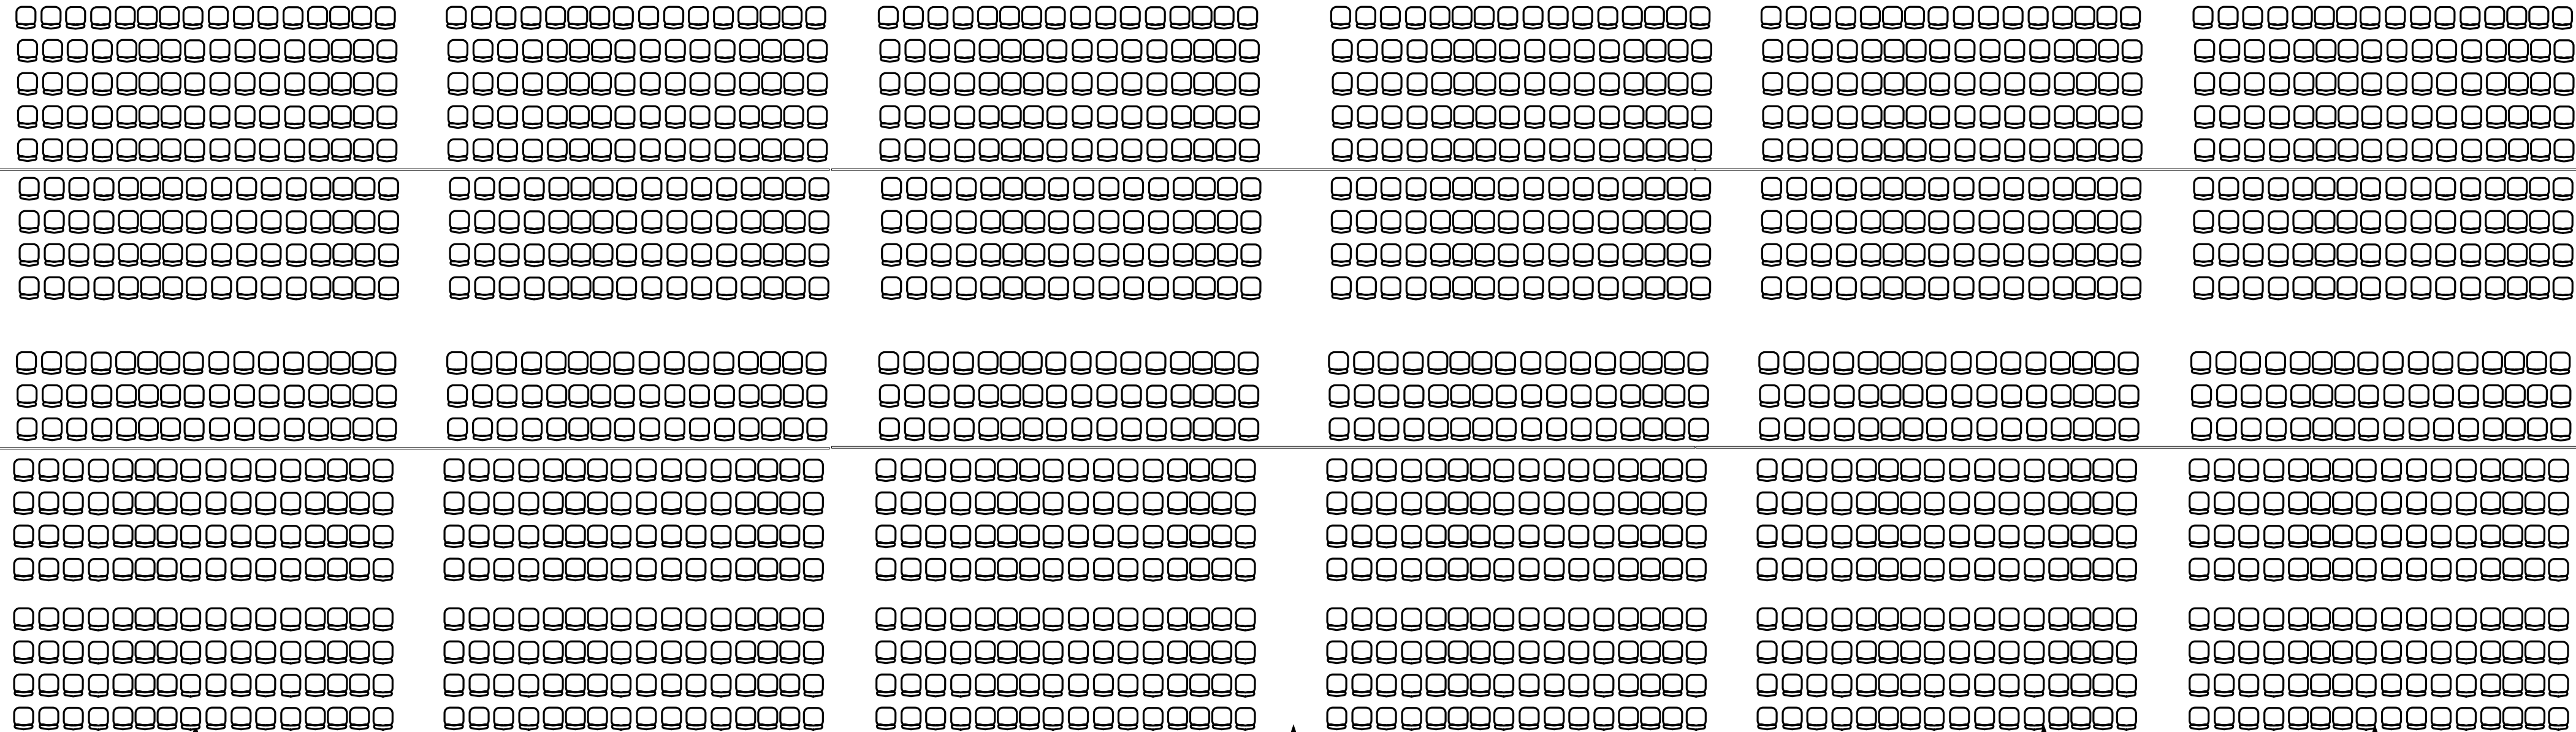

KITCHEN

KITCHEN

KITCHEN

airwall airwall

Airwall

Woman's
Washroom

Bar 1

DJ
Booth

Bar 2

Woman's
Washroom

Bar 3

DJ
Booth

Storage

Bar 4

DJ
Booth

Bar 5

Women's
Washroom

Mens room

Coat Check

Mens room

Suite 3

Coat Check

Suite 4

Coat Check

Mens room

ATRIUM

CANOPY

CANOPY

CANOPY

ATRIUM