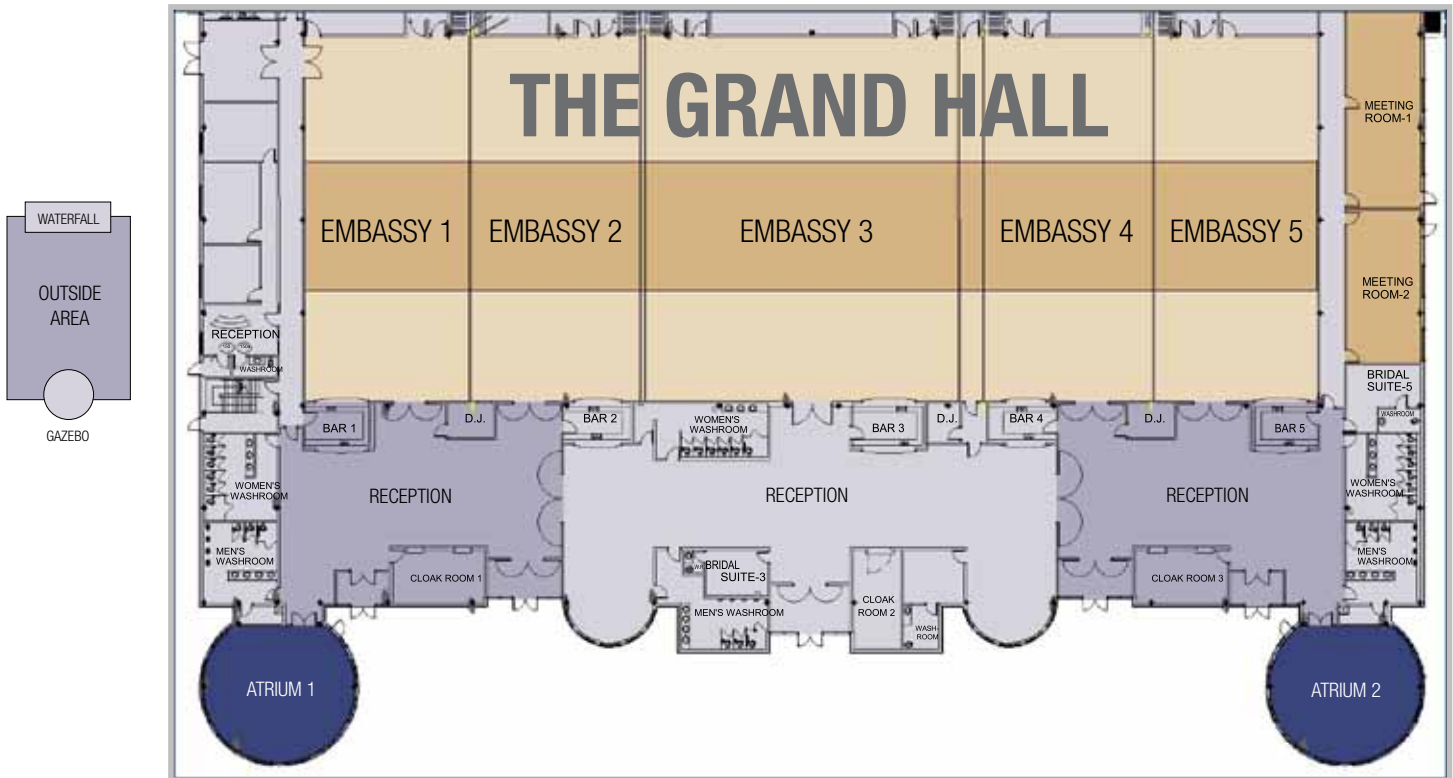

### EMBASSY GRAND CONVENTION CENTRE FACILITIES

### SPECIFICATIONS

HALLS	FLOOR SPACE	DIMENSIONS	RECEPTION with Dance Floor	RECEPTION without Dance Floor
Grand Hall	25,025 sq.ft.			
Embassy 1 to 5	22,575 sq.ft.	250 ft. x 90.3 ft.	1,640 guests	2,020 guests
Embassy 1	3,792 sq.ft.	42 ft. x 90.3 ft.	200 guests	320 guests
Embassy 2	3,703 sq.ft.	41 ft. x 90.3 ft.	200 guests	320 guests
Embassy 3	7,585 sq.ft.	84 ft. x 90.3 ft.	430 guests	640 guests
Embassy 4	3,792 sq.ft.	42 ft. x 90.3 ft.	200 guests	320 guests
Embassy 5	3,703 sq.ft.	41 ft. x 90.3 ft.	200 guests	320 guests
Meeting Room 1	1,030 sq.ft.	19.8 ft. x 52 ft.	N/A	80 guests
Meeting Room 2	732 sq.ft.	19.8 ft. x 37 ft.	N/A	60 guests
Atrium 1	1,225 sq.ft.	39 ft. diameter	N/A	N/A
Atrium 2	1,225 sq.ft.	39 ft. diameter	N/A	N/A
Outside Area/Gazebo	2,200 sq.ft.	40 ft. x 55 ft.	N/A	270 guests